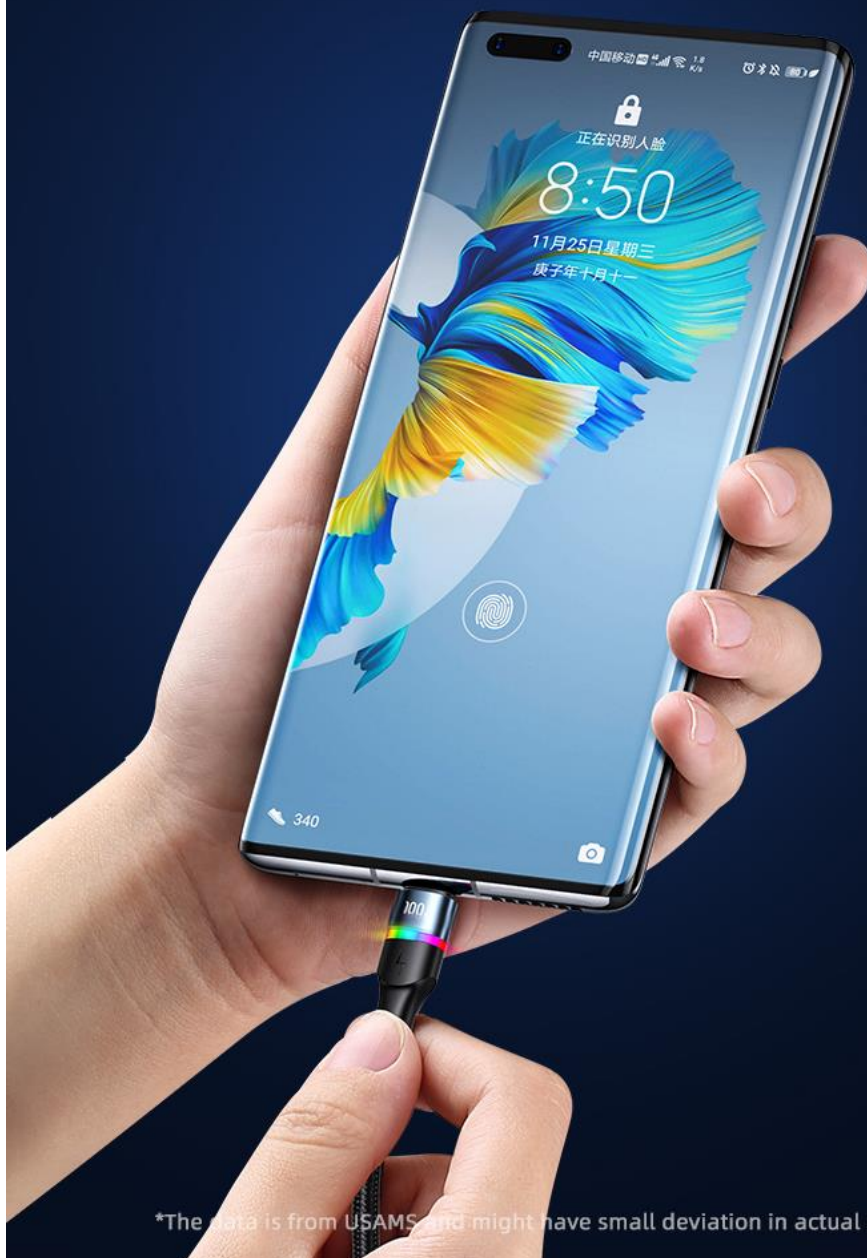

For Huawei P40 Up to 64% Charge in 30 Minutes

The USB port supports fast charging protocols such as QC/AFC/SCP/FCP/Apple2.4, quick charge for Huawei/Xiaomi/Honor/Samsung/OPPO and other Android models.

*The data is from USAMS and might have small deviation in actual use.