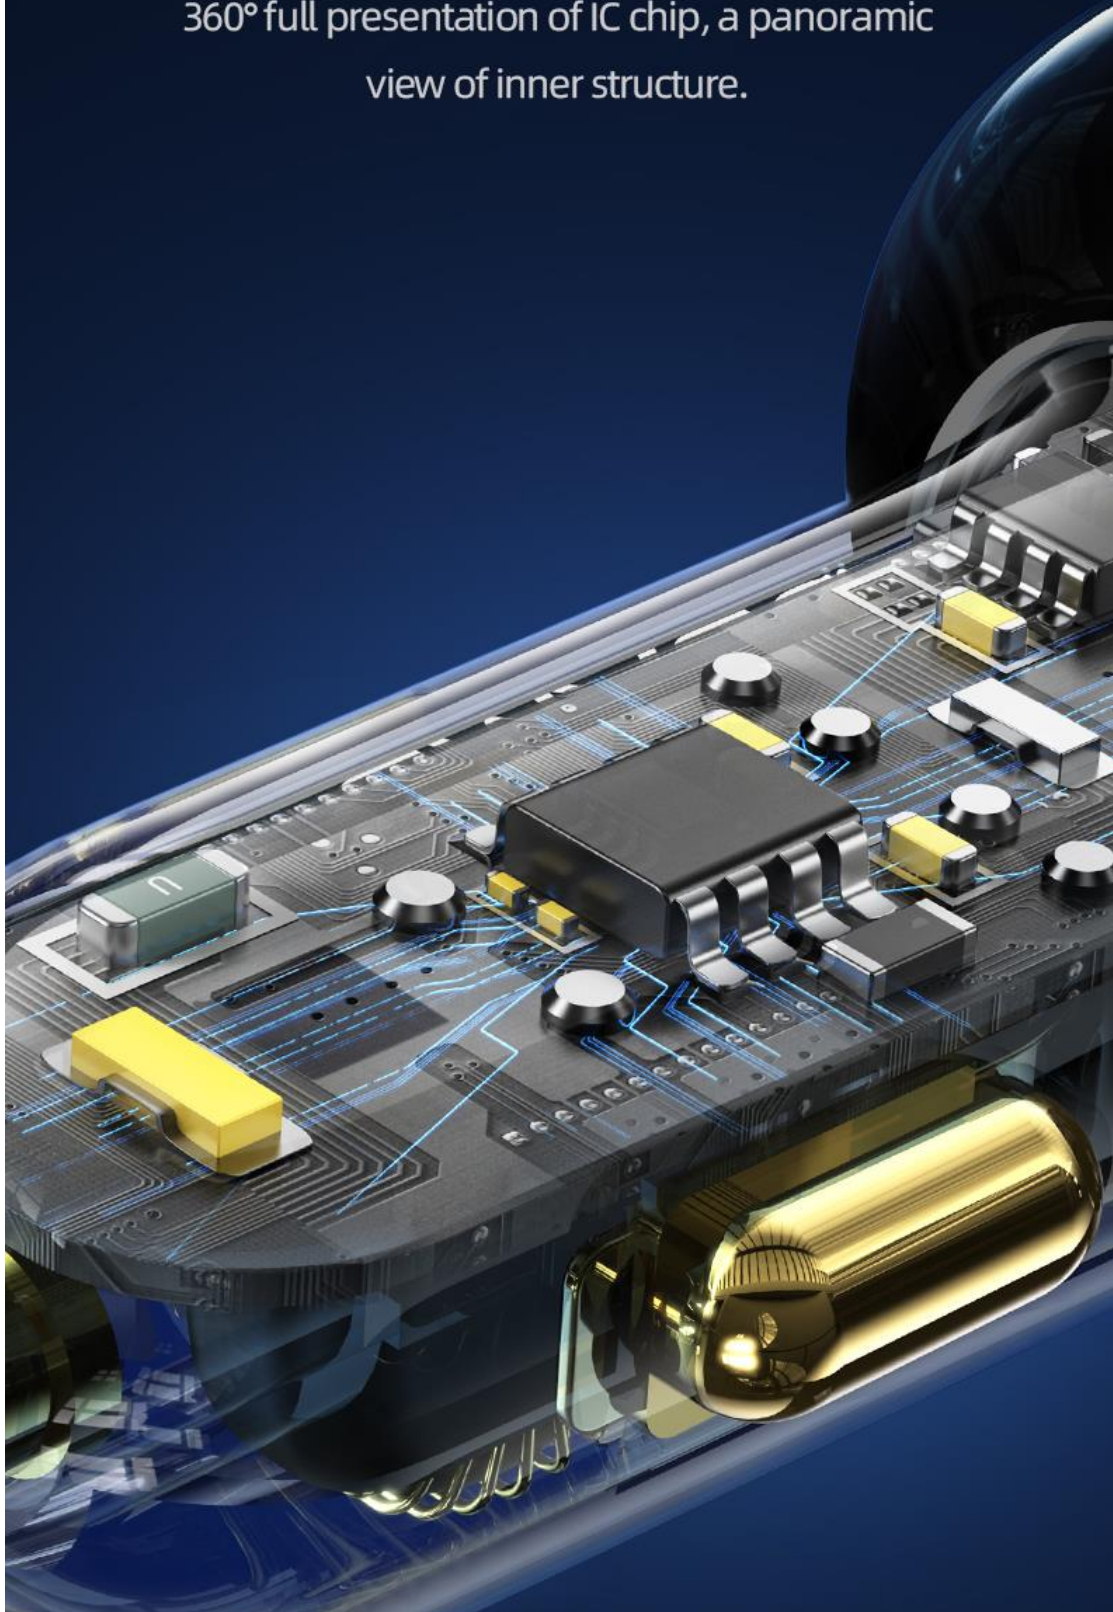

Fantastic Mechanical Style Fast Car Charger

80W Digital Display Transparent Car Charger--Icicle Series

W

80W High Power

PD

PD+ Dual QC

Transparent Design

With LED Light

Transparent Mechanical Design

The transparent shell seals the circuit crystal ,
clearly display of precise components.

With LED Ambient Light Fantastic Style

Built-in fantastic LED backlight, lights
up after powered-on.

Show IC Chip Clearly

360° full presentation of IC chip, a panoramic
view of inner structure.

Transparent Mechanical Design Display Confidence in Quality

The transparent shell seals the circuit crystal, and the precise structure is clear at a glance.