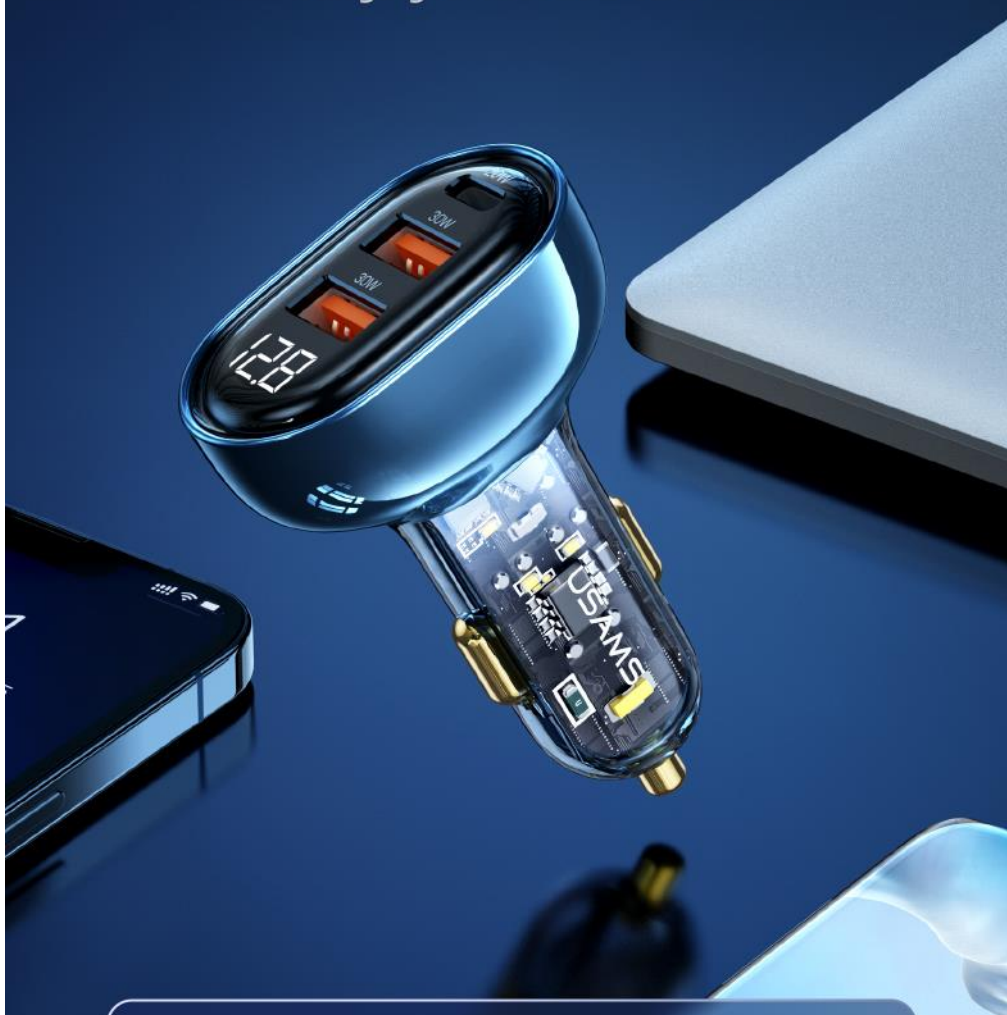

For iPhone 8-13 50% Charged After 30 Mins

The Type-C port supports PD20W fast charging for Apple,
and is compatible with PD18W downward,
fast charging for iPhone 8-13 models.

For iPhone 13 charging speed comparison in 30mins

20W PD fast charge
50%

5W ordinary charging
18%

*The data is from USAMS and might have small deviation in actual use.