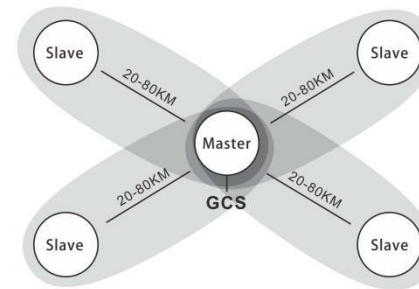

Digital IP Video&Telemetry Link

Star topology

V21:15KM V31:20-80KM