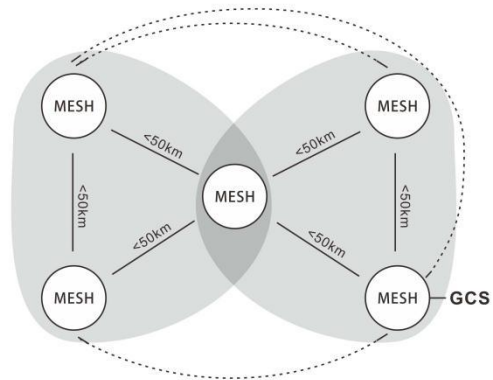

Chinowing Technology Co., Ltd

www.chinowing.com

Room 1106, Building B4, Wisdom Park, No.138, Xingxin Road, Guangming Street, Guangming District, Shenzhen city, Guangdong Province, China

Hesa@Chinowing.com

Office: 86 0755-21386581

Mob: +86 15889669357

Mesh Video Link

Mesh topology

VM21:15KM VM31:50KM