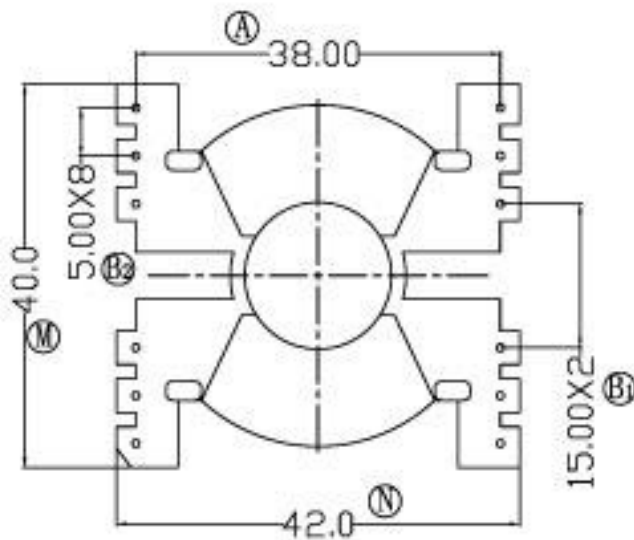

型号

PQ-4040

REV	REVISIONS REC	DATE

DRAWNBY	JING LI PENG	TOLERANCE X. X ± 0.3 X. XX ± 0.2 壁厚: ± 0.15 PINPITCH ± 0.2	MODEL NAME:	PQ-4040
CHECKER BY	LING RONG WANG		BOBBIN MATERIAL:	PHENOLIC
DATE	01-01-2008		SCALE: 1:1	SCALE: UL 94V-0
			SCALE: M/M	