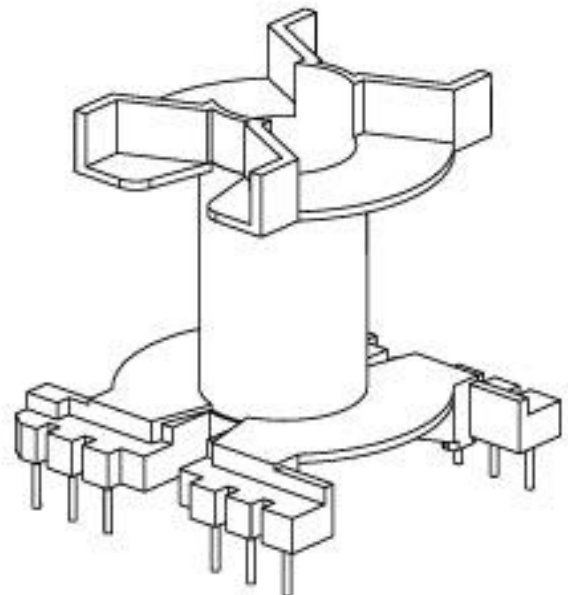

型号

PQ-4040

REV	REVISIONS REC	DATE

DRAWNBY	JING LI PENG	TOLERANCE X. X ± 0.3 X. XX ± 0.2 壁厚: ± 0.15 PINPITCH ± 0.2	MODEL NAME:	PQ-4040
CHECKER BY	LING RONG WANG		BOBBIN MATERIAL:	PHENOLIC
DATE	01-01-2008		SCALE: 1:1	SCALE: UL 94V-0
			SCALE: M/M	