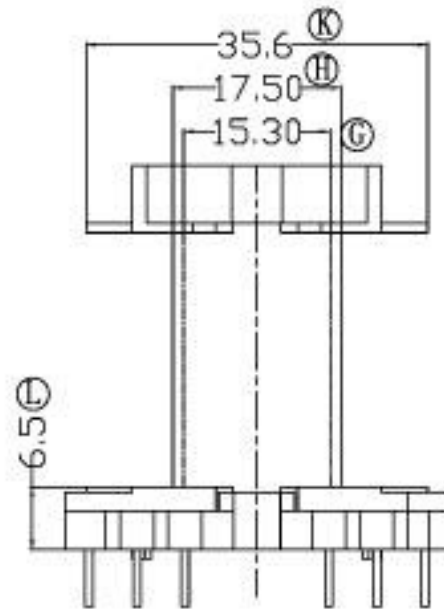

型号

PQ-4040

REV	REVISIONS REC	DATE

DRAWNBY	JING LI PENG	TOLERANCE X. X ± 0.3 X. XX ± 0.2 壁厚: ± 0.15 PINPITCH ± 0.2	MODEL NAME:	PQ-4040
CHECKER BY	LING RONG WANG		BOBBIN MATERIAL:	PHENOLIC
DATE	01-01-2008		SCALE: 1:1	SCALE: UL 94V-0
			SCALE: M/M	