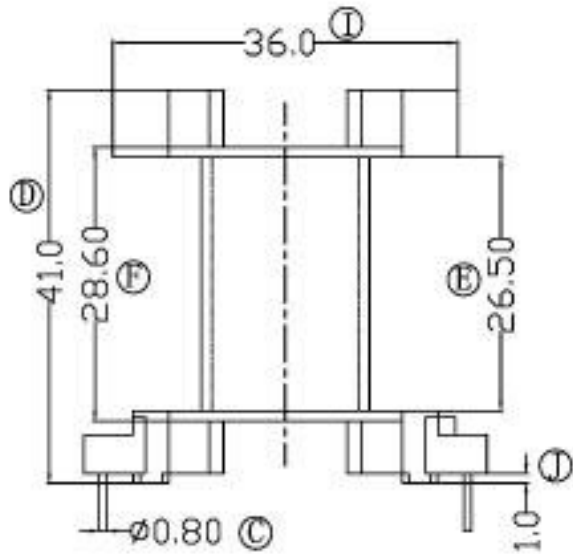

型号

PQ-4040

REV	REVISIONS REC	DATE

DRAWNBY	JING LI PENG	TOLERANCE X. X ± 0.3 X. XX ± 0.2 壁厚: ± 0.15 PINPITCH ± 0.2	MODEL NAME:	PQ-4040
CHECKER BY	LING RONG WANG		BOBBIN MATERIAL:	PHENOLIC
DATE	01-01-2008		SCALE: 1:1	SCALE: UL 94V-0
			SCALE: M/M	