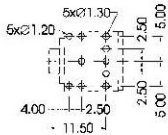

ST-02G-C

PIERCING PLAN

MATE PLUG

ST-01G-C10	ST-01G-C20	ST-01G-C30
ST-02G-C40	ST-02G-C50	ST-02G-C60