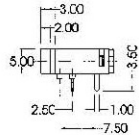

ST-02G-C

PIERCING PLAN

MATE PLUG

ST-01G-C10	ST-01G-C20	ST-01G-C30
ST-02G-C40	ST-02G-C50	ST-02G-C60