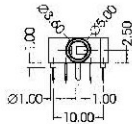

ST-02G-C

PIERCING PLAN

MATE PLUG

ST-01G-C10	ST-01G-C20	ST-01G-C30
ST-02G-C40	ST-02G-C50	ST-02G-C60