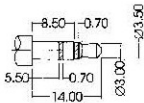

ST-02G-C

PIERCING PLAN

MATE PLUG

ST-01G-C10	ST-01G-C20	ST-01G-C30
ST-02G-C40	ST-02G-C50	ST-02G-C60