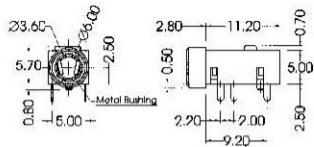

ST-09M-0

PIERCING PLAN

MATE PLUG

<p>ST-09M-030</p>		