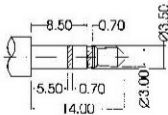

ST-09M-0

PIERCING PLAN

MATE PLUG

<p>ST-09M-030</p>		