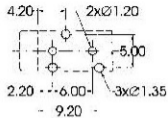

ST-09M-0

PIERCING PLAN

MATE PLUG

<p>ST-09M-030</p>		