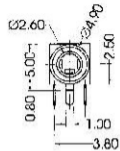

ST-10G-0

PIERCING PLAN

MATE PLUG

ST-10G-030		