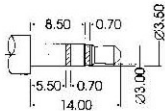

# ST-11D-0

PIERCING PLAN

MATE PLUG

<p>ST-11D-030</p>		