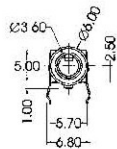

# ST-11D-0

PIERCING PLAN

MATE PLUG

<p>ST-11D-030</p>		