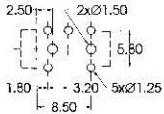

# ST-11D-0

PIERCING PLAN

MATE PLUG

<p>ST-11D-030</p>		