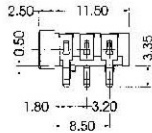

# ST-11D-0

PIERCING PLAN

MATE PLUG

<p>ST-11D-030</p>		