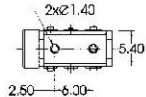

# ST-11D-0

PIERCING PLAN

MATE PLUG

<p>ST-11D-030</p>		