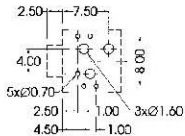

# ST-140-0

PIERCING PLAN

MATE PLUG

ST-130-010	ST-130-020	ST-130-030
ST-140-040	ST-140-050	ST-140-060