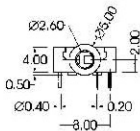

# ST-140-0

PIERCING PLAN

MATE PLUG

ST-130-010	ST-130-020	ST-130-030
ST-140-040	ST-140-050	ST-140-060