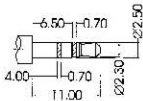

# ST-140-0

PIERCING PLAN

MATE PLUG

ST-130-010	ST-130-020	ST-130-030
ST-140-040	ST-140-050	ST-140-060