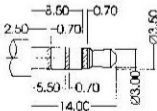

ST-17D-L

PIERCING PLAN

MATE PLUG

ST-17D-L30

ST-17D-L70

ST-17D-L30	ST-17D-L70	