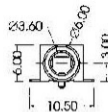

ST-17D-L

PIERCING PLAN

MATE PLUG

ST-17D-L30

ST-17D-L70

ST-17D-L30	ST-17D-L70	