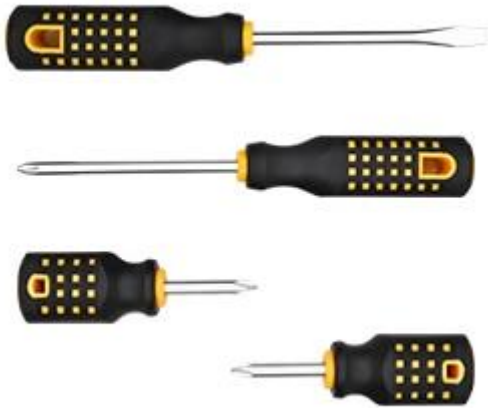

Torpedo Level

11-inch Rip Claw Hammer

10-inch Saw

Wood Screw Assortment Kit

Nylon spring clamps

5/8-inch (16mm) Deep Socket plus

Socket Adaptor (75mm)

8-inch Diagonals Cutting Plier

Bit Holder with loose and tight switching

Hex Key Wrenches MM: 1.5, 2, 2.5, 3, 4, 5, 6, 8, 10

Combination Wrench MM: 8,10,12,13,14,15

3/8-inch Drive by 8-Inch Polished Quick Release Ratchet,72-Tooth Oval Head

1/4-inch hex by 1/4-inch drive socket adapter

Screwdriver Set:
(Slotted&Phillips) Magnetized Tip: 1/4",
Blade: 4"(L)&Handle: 4 1/4"(L)
Stubby Screwdriver Set:
(Slotted&Phillips) Magnetized Tip: 1/4",
Blade : 1 1/2"(L)&Handle: 2 1/2"(L)