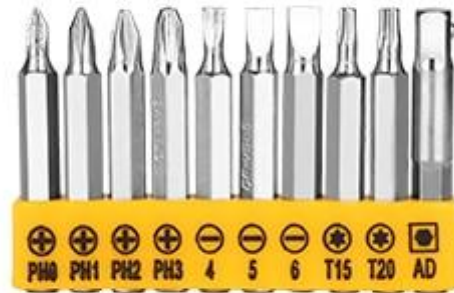

1/4-inch 50mm Screwdriver Phillips Bit: #0, #1, #2, #3
1/4-inch 50mm Screwdriver Slotted Bit MM: 4, 5, 6
1/4-inch 50mm Screwdriver Star Drive Bit: T15, T20
1/4-inch hex by 1/4-inch drive socket adapter