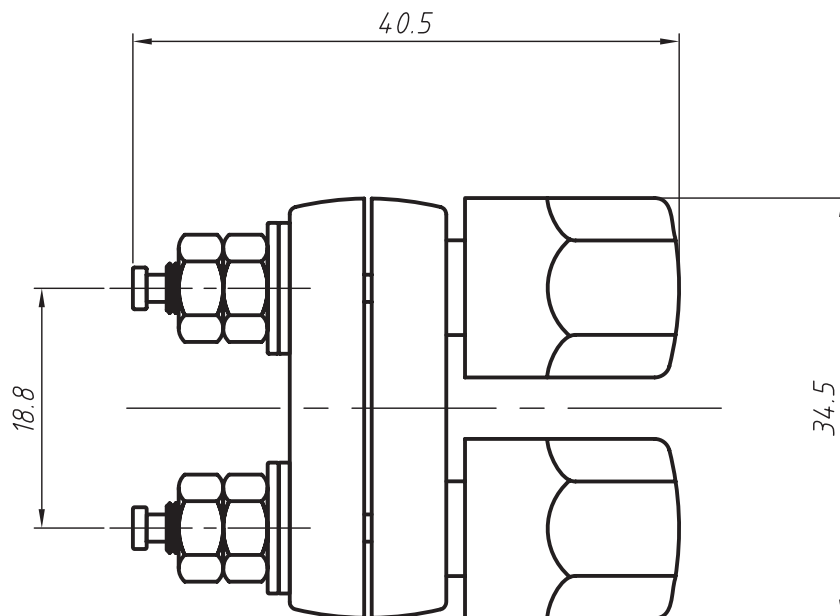

Binding Post Connectors

KLS1-BIP-009 Binding Post Double

Material:

Insulator :PBT
Color:Black/Red color
Binding Post:Gold-plated

Remark:

Binding Post Double 30A
Optional gold-plated nickel

I

ORDER INFORMATION

Product NO.: KLS1-BIP-009-G-B/R