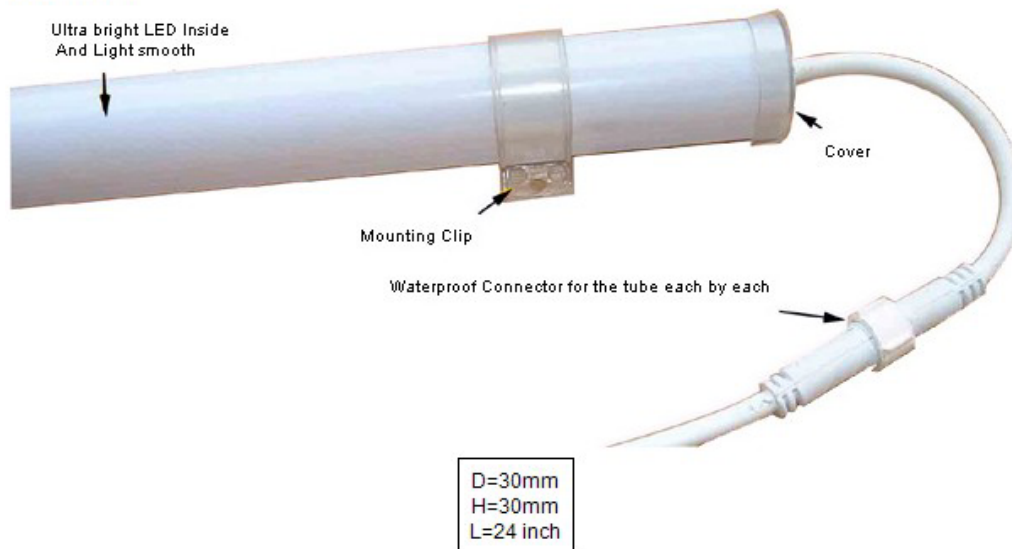

Accessories:

Part No.	Colour	Wavelength	Voltage	Current	LED No.	Connector Rated Current	Lumen Per LED	View angle
GN-30STB24-48UR	Red	625nm	12VDC/24VDC	240mA/120mA	48	6A	1.8	120°
GN-30STB24-48UY	Yellow	594nm	12VDC/24VDC	240mA/120mA	48	6A	1.8	120°
GN-30STB24-48UG	Green	525nm	12VDC/24VDC	240mA/120mA	48	6A	2.2	120°
GN-30STB24-48UB	Blue	470nm	12VDC/24VDC	240mA/120mA	48	6A	1	120°
GN-30STB24-48UW	White		12VDC/24VDC	240mA/120mA	48	6A	2	120°
GN-30STB24-114RGB	RGB		12VDC/24VDC	240mA/120mA	114	6A		120°