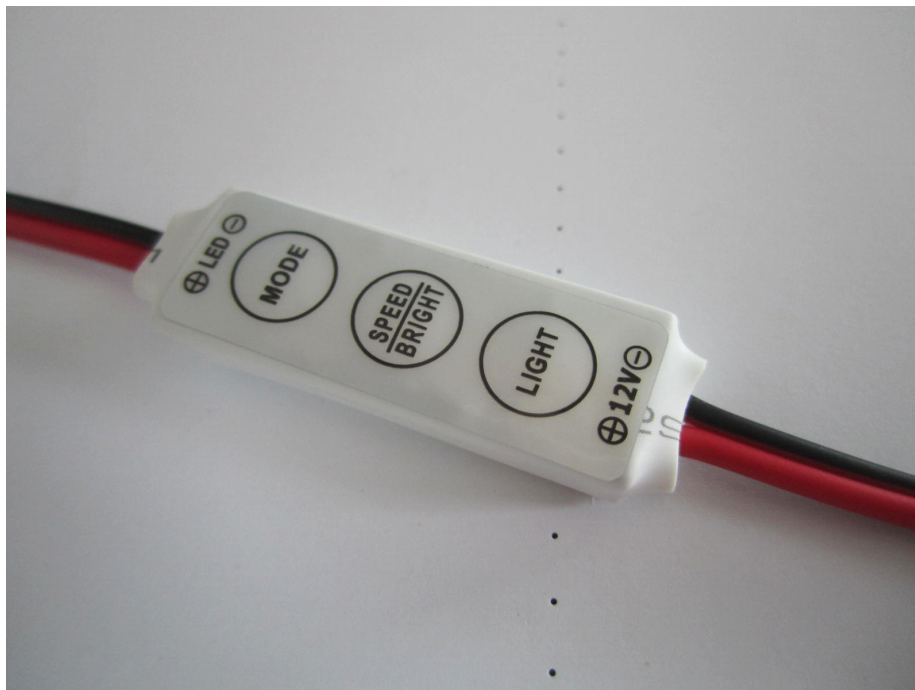

Starwire Lighting Co., Limited

Product Specification

Item Name : Mini LED Dimmer

Item NO:SW-DM1-mini

Summarization: This product is a brand new LED Controller. It presents multiple special

Dynamic namic mode, brings a new application of LED

decoration. Besides, it can be used as a dimmer. You can easily change

dynamic, speed and brightness by pressing 3 keys on its ultra slim body.

R102 also has auto memorize function and can output to 72watt power.

Technical parameters

- Dynamic mode: 5
- PWM Control level: 256 level
- Brightness level of static mode: 8 levels
- Special grade of dynamic mode: 6 levels
- Working Voltage: DC 8-16V
- Max output current: 6A
- MAX output power: 72W
- Work Temperature: $-35^{\circ} \sim +75^{\circ}$
- Dimension: 42*13*3mm